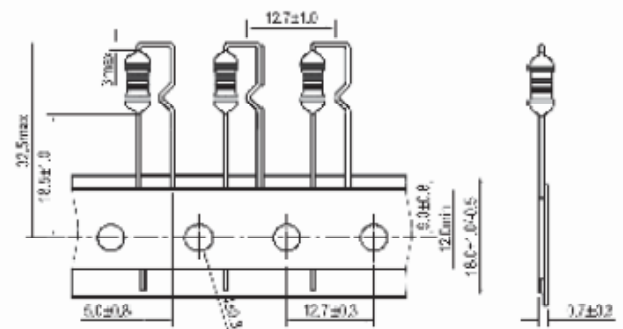

Shape and size : (Dimensions are in mm)

	T2	T5	T5X2	T5X3	
B	28.0±1.0	52.0±1.0	52.0±1.0	52.0±1.0	IF OD<5, TAPE WITH T5
C	5.0±0.5	5.0±0.5	10.0±0.5	15.0±0.5	IF 5<OD<10, TAPE WITH T5X2
					IF <10OD<15, TAPE WITH T5X3

	A	B	C
T2A	75	55	265
T5A	95	85	255

Shap and size : (Dimensions are in mm)

EC-XXXX-TF1 / WBRH-XXXX-TF1

EC-XXXX-TF2 / WBRH-XXX-TF2

PK-XXXX-TF

TCT-XXXX-TF

WBRH-XXXX-TF7

WBRH-XXXX-TF