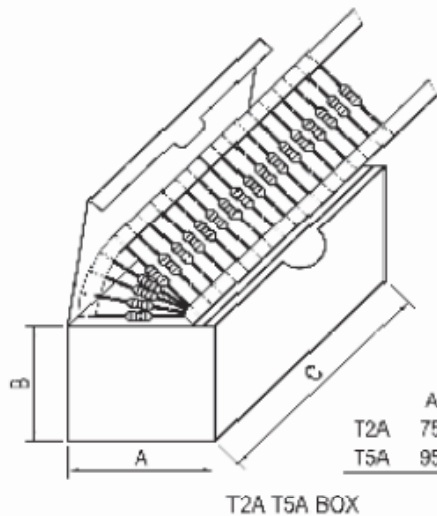

Shape and size : (Dimensions are in mm)

	T2	T5	T5X2	T5X3	
B	28.0±1.0	52.0±1.0	52.0±1.0	52.0±1.0	IF OD<5, TAPE WITH T5
C	5.0±0.5	5.0±0.5	10.0±0.5	15.0±0.5	IF 5<OD<10, TAPE WITH T5X2
					IF <10OD<15, TAPE WITH T5X3

	A	B	C
T2A	75	55	265
T5A	95	85	255

Shap and size : (Dimensions are in mm)

EC-XXXX-TF1 / WBRH-XXXX-TF1

EC-XXXX-TF2 / WBRH-XXX-TF2

PK-XXXX-TF

TCT-XXXX-TF

WBRH-XXXX-TF7

WBRH-XXXX-TF