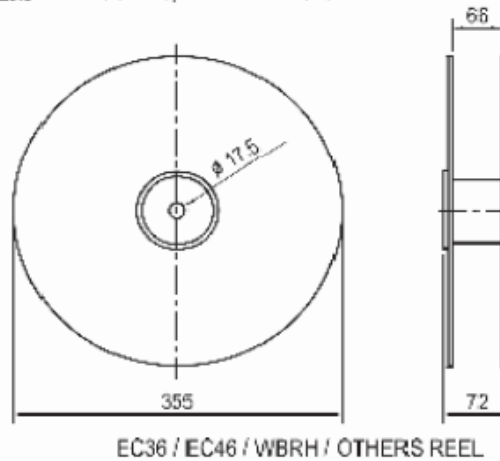

Shape and size : (Dimensions are in mm)

	T2	T5	T5X2	T5X3	
B	28.0±1.0	52.0±1.0	52.0±1.0	52.0±1.0	IF OD<5, TAPE WITH T5
C	5.0±0.5	5.0±0.5	10.0±0.5	15.0±0.5	IF 5<OD<10, TAPE WITH T5X2
					IF <10OD<15, TAPE WITH T5X3

	A	B	C
T2A	75	55	265
T5A	95	85	255

Shap and size : (Dimensions are in mm)

EC-XXXX-TF1 / WBRH-XXXX-TF1

EC-XXXX-TF2 / WBRH-XXX-TF2

PK-XXXX-TF

TCT-XXXX-TF

WBRH-XXXX-TF7

WBRH-XXXX-TF