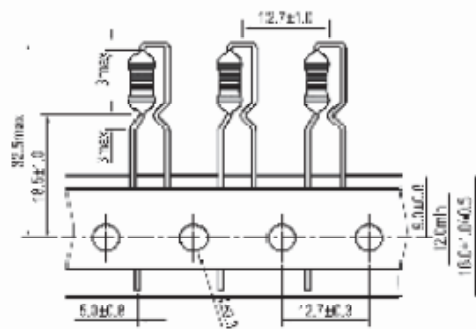

Shape and size : (Dimensions are in mm)

	T2	T5	T5X2	T5X3	
B	28.0±1.0	52.0±1.0	52.0±1.0	52.0±1.0	IF OD<5, TAPE WITH T5
C	5.0±0.5	5.0±0.5	10.0±0.5	15.0±0.5	IF 5<OD<10, TAPE WITH T5X2
					IF <10OD<15, TAPE WITH T5X3

	A	B	C
T2A	75	55	265
T5A	95	85	255

Shap and size : (Dimensions are in mm)

EC-XXXX-TF1 / WBRH-XXXX-TF1

EC-XXXX-TF2 / WBRH-XXX-TF2

PK-XXXX-TF

TCT-XXXX-TF

WBRH-XXXX-TF7

WBRH-XXXX-TF