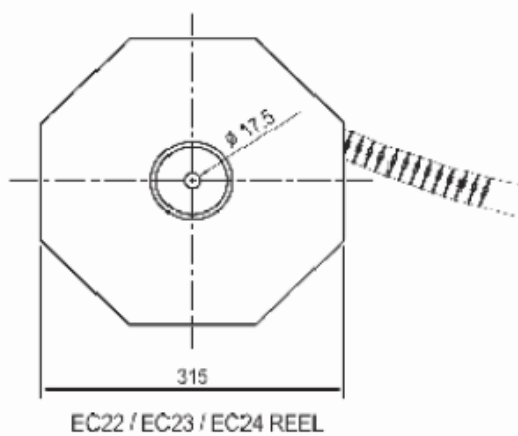

Shape and size : (Dimensions are in mm)

	T2	T5	T5X2	T5X3	
B	28.0±1.0	52.0±1.0	52.0±1.0	52.0±1.0	IF OD<5, TAPE WITH T5
C	5.0±0.5	5.0±0.5	10.0±0.5	15.0±0.5	IF 5<OD<10, TAPE WITH T5X2
					IF <10OD<15, TAPE WITH T5X3

	A	B	C
T2A	75	55	265
T5A	95	85	255

Shap and size : (Dimensions are in mm)

EC-XXXX-TF1 / WBRH-XXXX-TF1

EC-XXXX-TF2 / WBRH-XXX-TF2

PK-XXXX-TF

TCT-XXXX-TF

WBRH-XXXX-TF7

WBRH-XXXX-TF