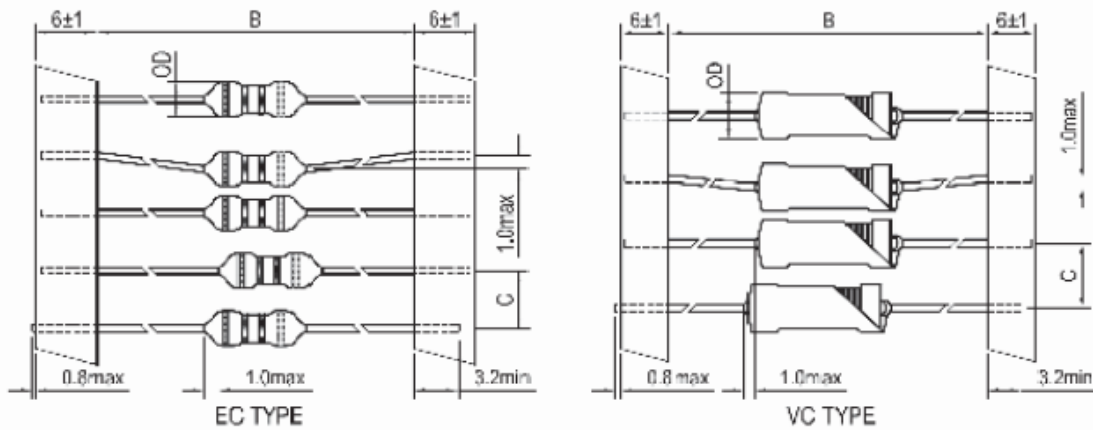

Shape and size : (Dimensions are in mm)

	T2	T5	T5X2	T5X3	
B	28.0±1.0	52.0±1.0	52.0±1.0	52.0±1.0	IF OD<5, TAPE WITH T5
C	5.0±0.5	5.0±0.5	10.0±0.5	15.0±0.5	IF 5<OD<10, TAPE WITH T5X2
					IF <10OD<15, TAPE WITH T5X3

	A	B	C
T2A	75	55	265
T5A	95	85	255

Shap and size : (Dimensions are in mm)

EC-XXXX-TF1 / WBRH-XXXX-TF1

EC-XXXX-TF2 / WBRH-XXX-TF2

PK-XXXX-TF

TCT-XXXX-TF

WBRH-XXXX-TF7

WBRH-XXXX-TF